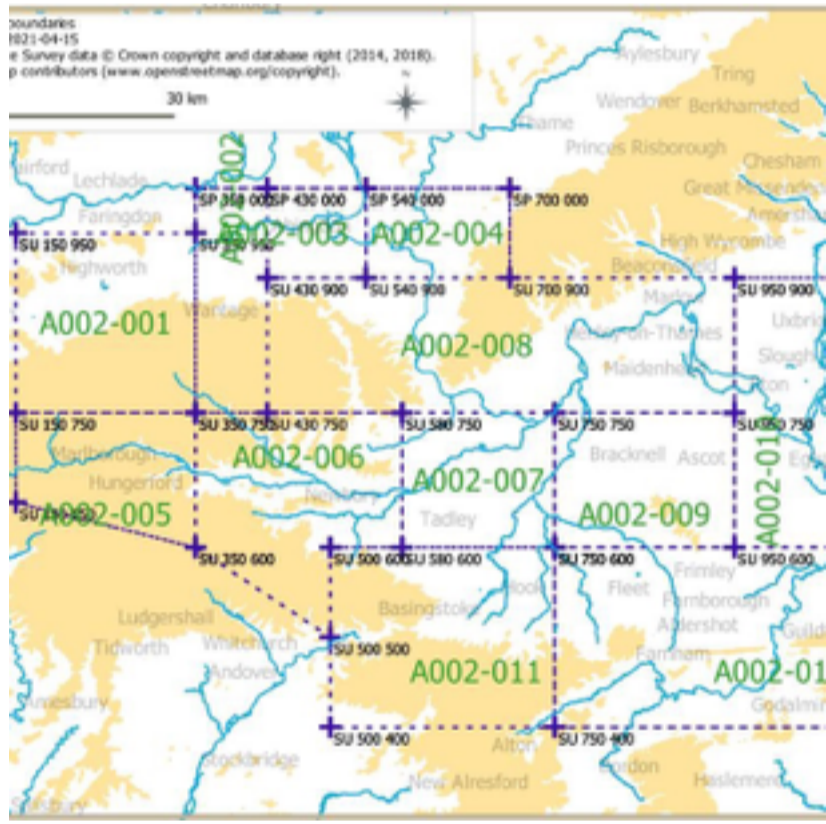

Study Group

No meeting this month